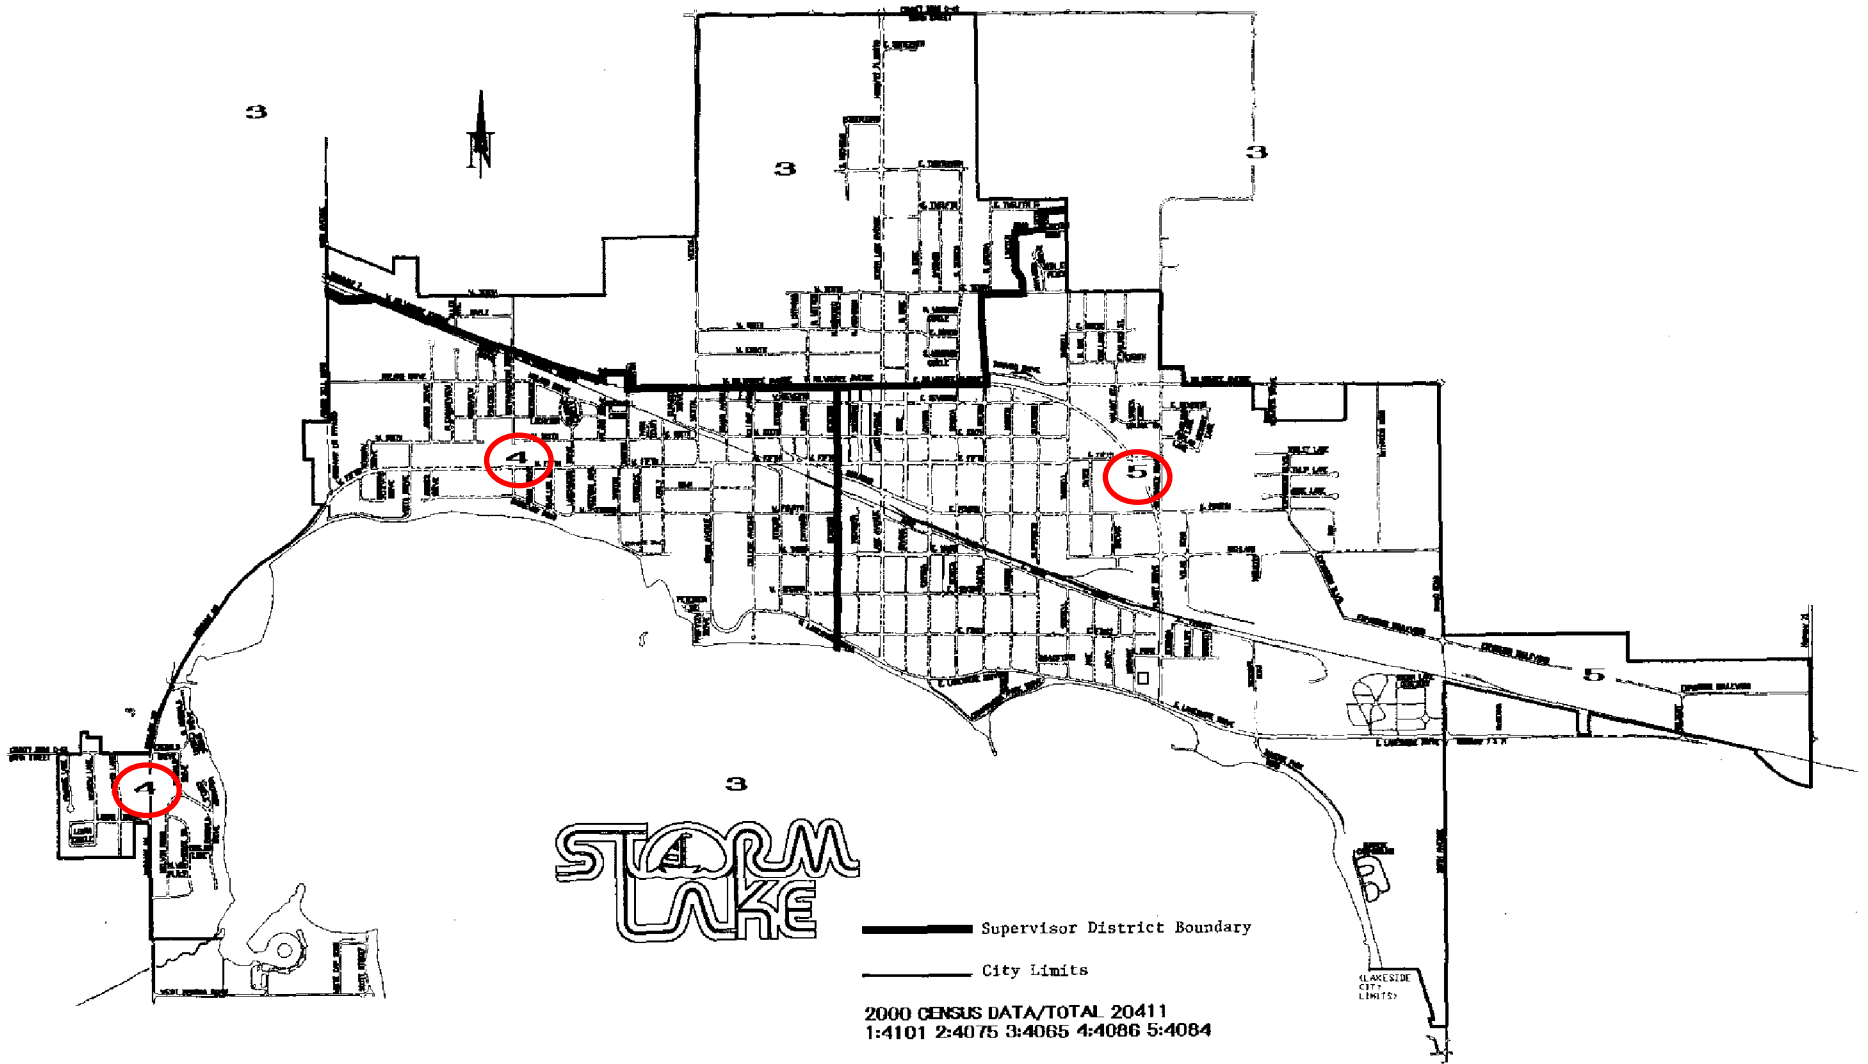

BUENA VISTA COUNTY SUPERVISOR DISTRICTS

DISTRICT 1 INCLUDES HAYES/
SECTIONS: 7, 8, 15, 16, 17, 18

BUENA VISTA COUNTY SUPERVISOR DISTRICTS

HIGHWAY AND TRANSPORTATION MAP BUENA VISTA COUNTY IOWA

Prepared by
Iowa Department of Transportation
Plan 1541 120-089
in Cooperation with
United States Department of Transportation
Scale in Miles

LEGEND

- ROADS: FEDERAL, STATE, COUNTY, TOWNSHIP, LOCAL
- RAILROADS: PASSENGER, FREIGHT
- STATE BOUNDARY
- COUNTY BOUNDARY
- TOWNSHIP BOUNDARY
- SECTION LINE

DISTRICT 1 INCLUDES HAYES/
AND SECTIONS: 7, 8, 15, 16, 17, 18

- #1 Bill Lanphere
- #2 Dick Vail
- #3 Jim Gustafson
- #4 Herb Crampton
- #5 Burnside

2000 CENSUS DATA TOTAL 20411
1:4101 2:4075 3:4065 4:4086 5:4084