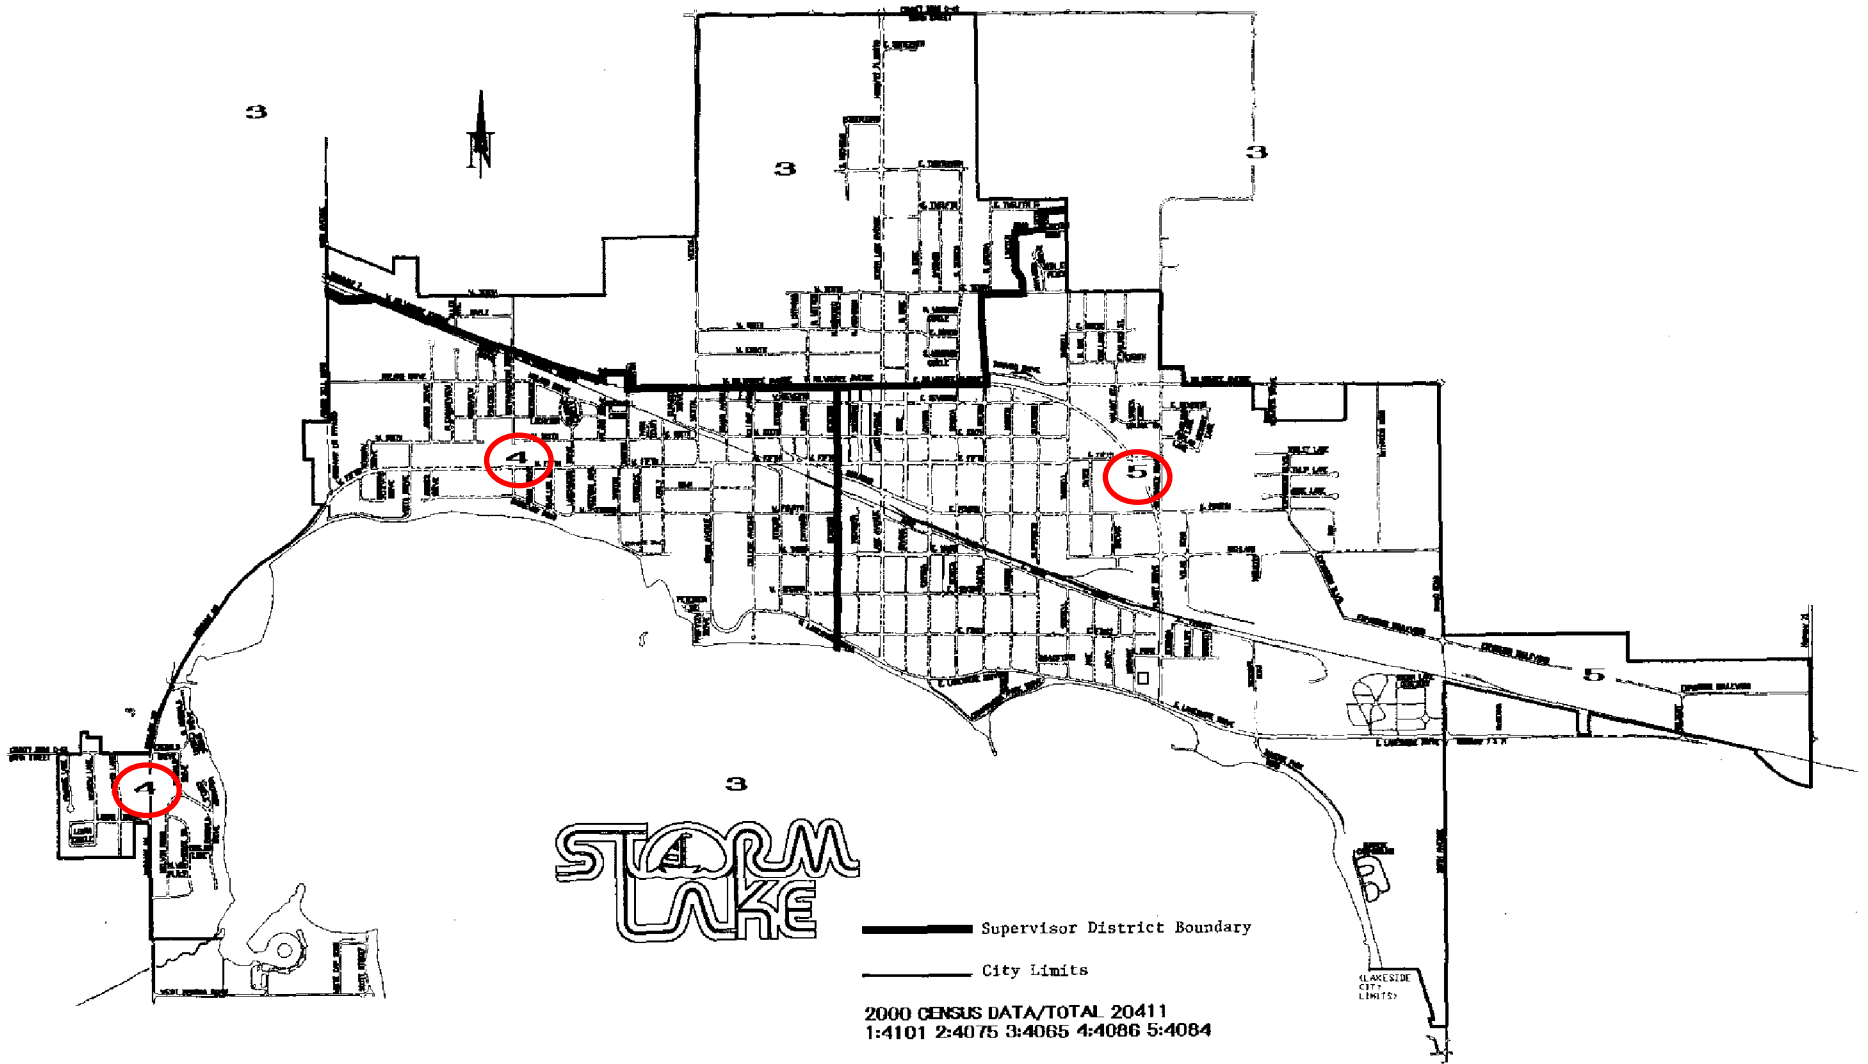

BUENA VISTA COUNTY SUPERVISOR DISTRICTS

DISTRICT 1 INCLUDES HAYES/
SECTIONS: 7, 8, 15, 16, 17, 18

BUENA VISTA COUNTY SUPERVISOR DISTRICTS

HIGHWAY AND TRANSPORTATION MAP BUENA VISTA COUNTY IOWA

Prepared by
Iowa Department of Transportation

United States
Department of Transportation

Scale of 1:250,000
JANUARY 1, 1991

LEGEND

- ROADS: FEDERAL, STATE, COUNTY, TOWNSHIP, LOCAL
- RAILROADS: PASSENGER, FREIGHT
- STATE BOUNDARY
- COUNTY BOUNDARY
- TOWNSHIP BOUNDARY
- SECTION BOUNDARY

DISTRICT 1 INCLUDES HAYES/
SECTIONS: 7, 8, 15, 16, 17, 18

- #1 Bill Lanphere
- #2 Dick Vail
- #3 Jim Gustafson
- #4 Herb Crampton
- #5 Burnside

2000 CENSUS DATA TOTAL 20411
1:4101 2:4075 3:4065 4:4086 5:4084