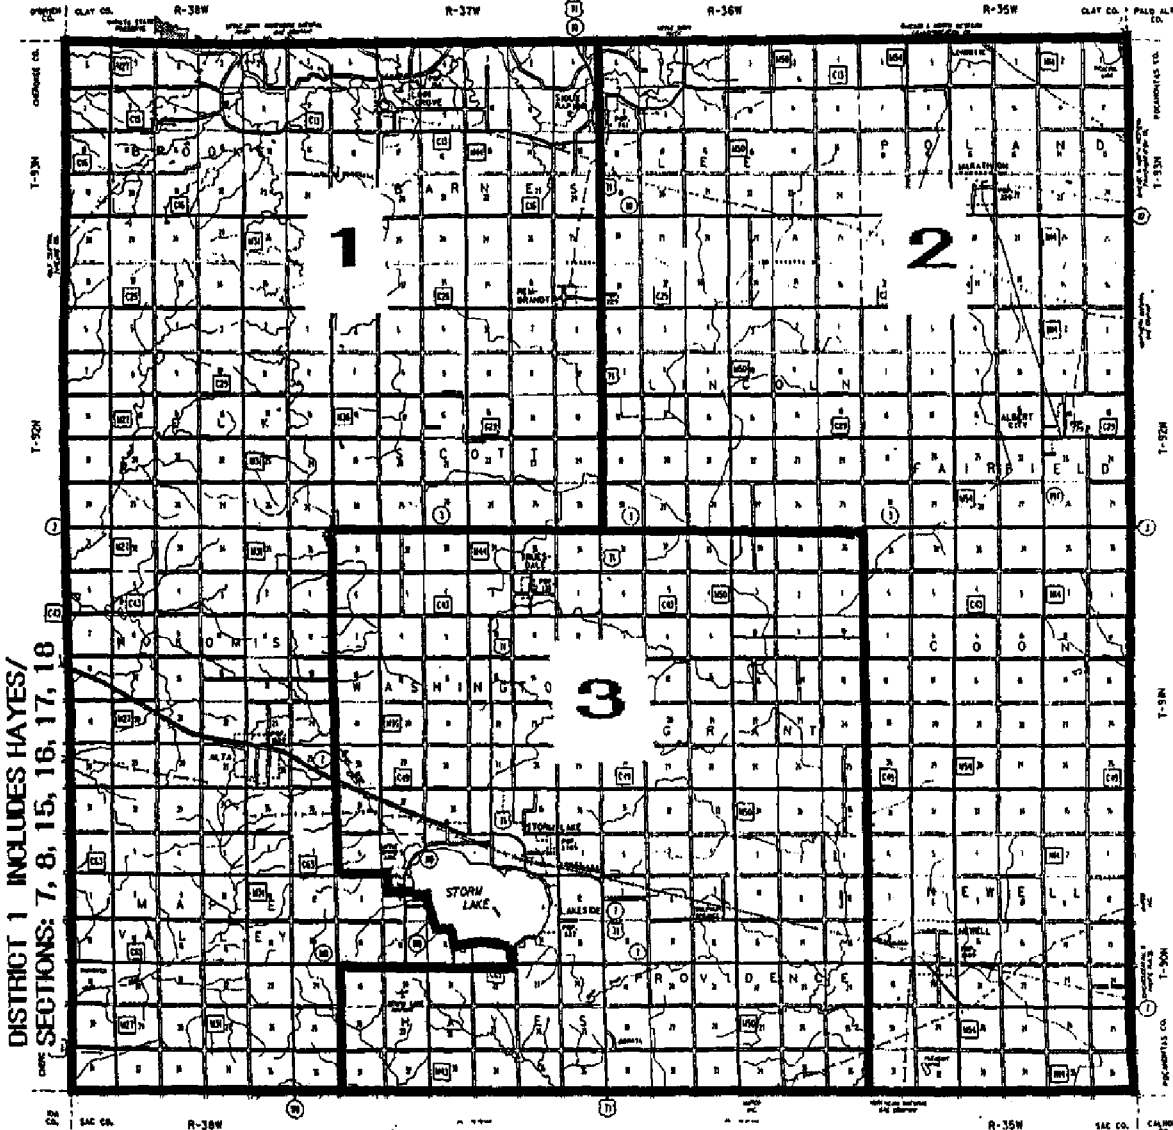

BUENA VISTA COUNTY SUPERVISOR DISTRICTS

DISTRICT 1 INCLUDES HAYES/
SECTIONS: 7, 8, 15, 16, 17, 18

BUENA VISTA COUNTY SUPERVISOR DISTRICTS

HIGHWAY AND TRANSPORTATION MAP BUENA VISTA COUNTY IOWA

Prepared by
Iowa Department of Transportation

United States
Department of Transportation

Scale of 1:250,000
JANUARY 1, 1991

LEGEND

- ROADS: FEDERAL, STATE, COUNTY, TOWNSHIP, LOCAL
- RAILROADS: PASSENGER, FREIGHT
- STATE BOUNDARY
- COUNTY BOUNDARY
- TOWNSHIP BOUNDARY
- SECTION BOUNDARY