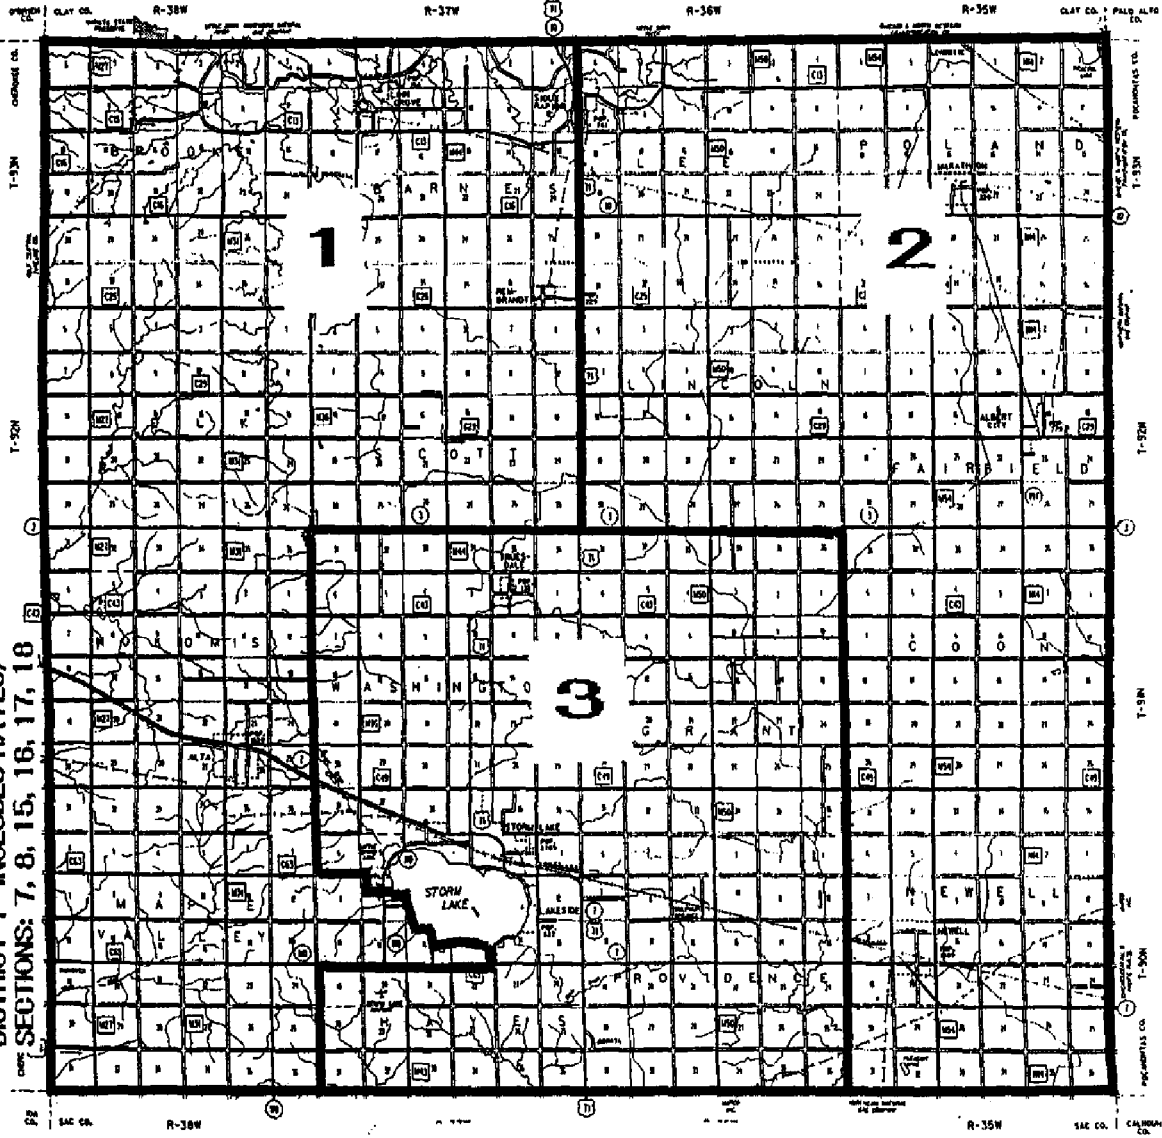

BUENA VISTA COUNTY SUPERVISOR DISTRICTS

DISTRICT 1 INCLUDES HAYES/
SECTIONS: 7, 8, 15, 16, 17, 18

BUENA VISTA COUNTY SUPERVISOR DISTRICTS

HIGHWAY AND TRANSPORTATION MAP BUENA VISTA COUNTY IOWA

Prepared by
Iowa Department of Transportation
Plan 1541 120-089
in Cooperation with
United States Department of Transportation
Scale in Miles

LEGEND

- ROADS: FEDERAL, STATE, COUNTY, TOWNSHIP, LOCAL
- RAILROADS: PASSENGER, FREIGHT
- STATE BOUNDARY
- COUNTY BOUNDARY
- TOWNSHIP BOUNDARY
- SECTION LINE

DISTRICT 1 INCLUDES HAYES/
AND SECTIONS: 7, 8, 15, 16, 17, 18

- #1 Bill Lanphere
- #2 Dick Vail
- #3 Jim Gustafson
- #4 Herb Crampton
- #5 Burnside

2000 CENSUS DATA TOTAL 20411
1:4101 2:4075 3:4065 4:4086 5:4084